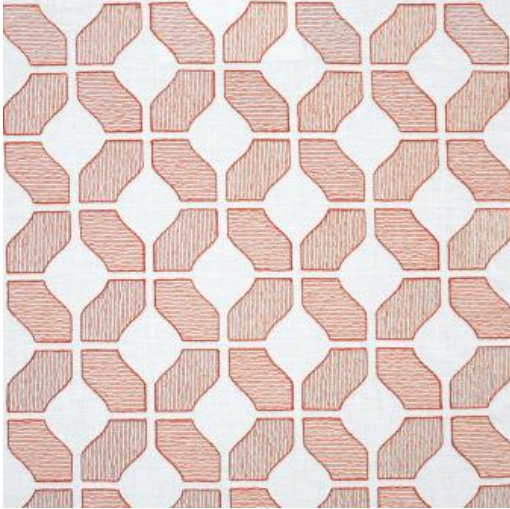

PARENTHESIS # 304 CINNAMON

PRODUCT INFORMATION

EXCLUSIVE PATTERN AVAILABLE IN 5 COLORS

PATTERN NAME PARENTHESIS

COLOR # 304 CINNAMON

PATTERN COMMENT EXCLUSIVE PATTERN AVAILABLE IN 5 COLOURS

COLOR COMMENT

USAGE Drapery, Multi-Purpose

WIDTH 54"EMB.52"

REPEAT V-3.75"H-4"

CONTENT 50% COTTON/25% RAYON 20%
POLYESTER/5% LINEN

CLEANING DRY CLEAN

FINISH

TESTS CAL 117-2013

COUNTRY INDIA

WAREHOUSE North CarolinaNorth Carolina
