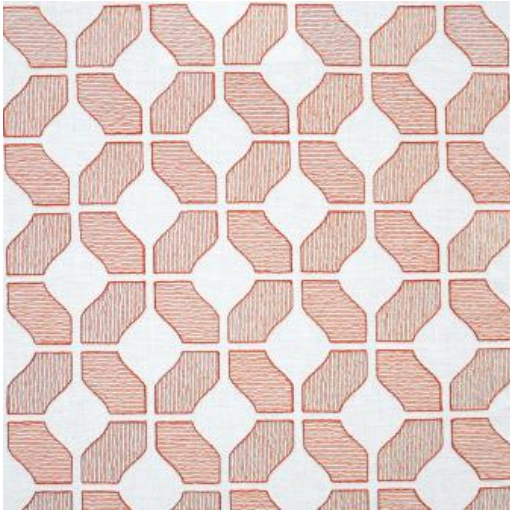

# PARENTHESIS # 304 CINNAMON

### EXCLUSIVE PATTERN AVAILABLE IN 4 COLORS

**PATTERN NAME** PARENTHESIS

**COLOR** # 304 CINNAMON

**PATTERN COMMENT** EXCLUSIVE PATTERN AVAILABLE IN 5 COLOURS

### NOTE

**USAGE** Clearance Items Only, Drapery, Multi-Purpose

**WIDTH** 54"EMB.52"

**REPEAT** V-3.75"H-4"

**CONTENT** 50% COTTON/25% RAYON 20% POLYESTER/5% LINEN

**CLEANING** DRY CLEAN