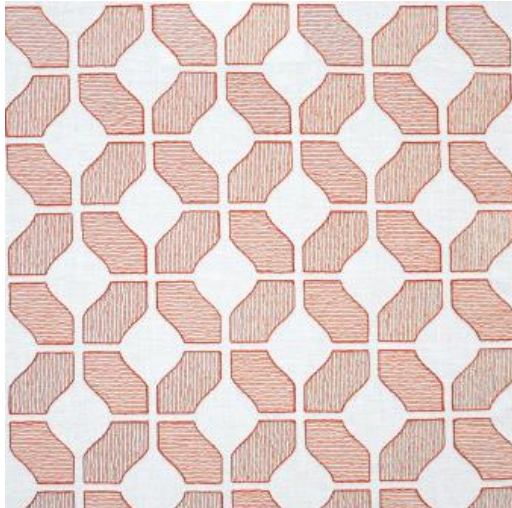

# PARENTHESIS # 304 CINNAMON

## PRODUCT INFORMATION

EXCLUSIVE PATTERN AVAILABLE IN 5 COLORS

**PATTERN NAME** PARENTHESIS

**COLOR** # 304 CINNAMON

**PATTERN COMMENT** EXCLUSIVE PATTERN AVAILABLE IN 5 COLOURS

**COLOR COMMENT**

**USAGE** Clearance Items Only, Drapery, Multi-Purpose

**WIDTH** 54"EMB.52"

**REPEAT** V-3.75"H-4"

**CONTENT** 50% COTTON/25% RAYON 20% POLYESTER/5% LINEN

**CLEANING** DRY CLEAN

**FINISH**

**TESTS** CAL 117-2013

**COUNTRY** INDIA

**WAREHOUSE** North CarolinaNorth Carolina