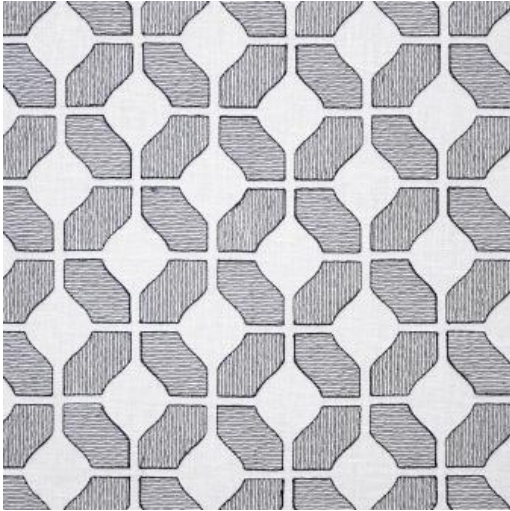

# PARENTHESIS # 530 DOMINO

## PRODUCT INFORMATION

---

**EXCLUSIVE PATTERN AVAILABLE IN 5 COLORS**

---

**PATTERN NAME** PARENTHESIS

**COLOR** # 530 DOMINO

**PATTERN COMMENT** EXCLUSIVE PATTERN AVAILABLE IN 5 COLOURS

---

**COLOR COMMENT**

---

**USAGE** Drapery, Multi-Purpose

**WIDTH** 54"EMB.52"

**REPEAT** V-3.75"H-4"

**CONTENT** 50% COTTON/25% RAYON 20%  
POLYESTER/5% LINEN

**CLEANING** DRY CLEAN

---