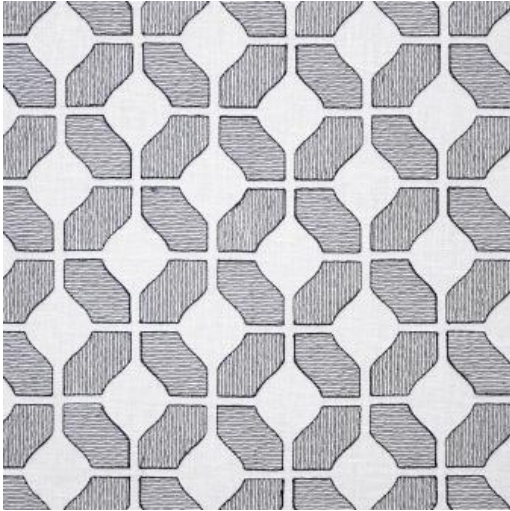

# PARENTHESIS # 530 DOMINO

### COLOR COMMENT

---

**USAGE** Drapery, Multi-Purpose

---

**WIDTH** 54"EMB.52"

---

**REPEAT** V-3.75"H-4"

---