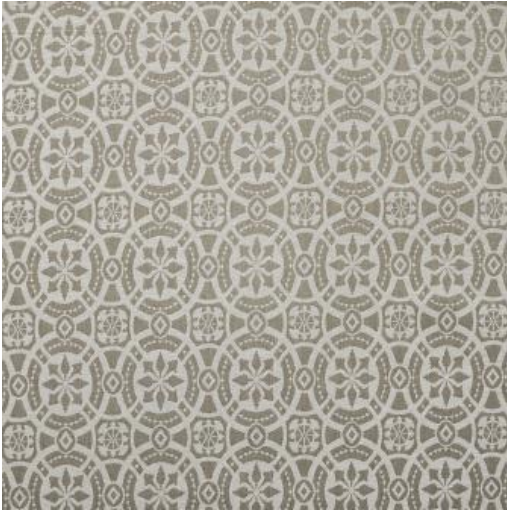

WHEELHOUSE # 439 FOSSIL

PRODUCT INFORMATION

EXCLUSIVE PATTERN AVAILABLE IN 2 COLORS

PATTERN NAME **WHEELHOUSE**

COLOR **# 439 FOSSIL**

PATTERN COMMENT EXCLUSIVE PATTERN PERFORMANCE
FABRIC AVAILABLE IN 4 COLOURS

COLOR COMMENT

USAGE Clearance Items Only, Upholstery,
Indoor/Outdoor

WIDTH 54"

REPEAT V-7.5"H-6.75"

CONTENT 100% SUNBRELLA ACRYLIC

CLEANING

FINISH

TESTS 45,000 DOUBLE RUBS NFPA 260 CLASS
1(UFAC) - CAL 117-2013
NFPA 260 CLASS 1(UFAC) - CAL 117-2013