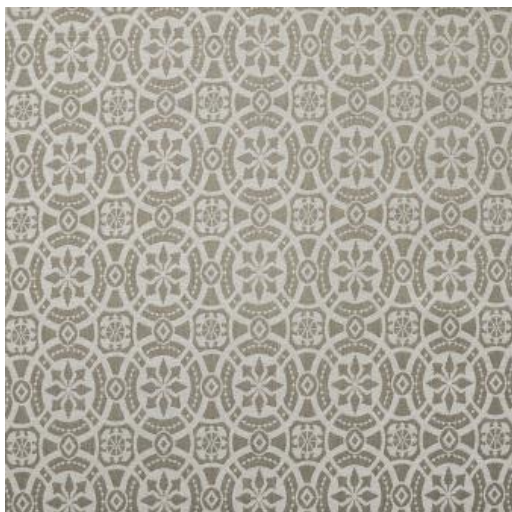

WHEELHOUSE # 439 FOSSIL

PRODUCT INFORMATION

EXCLUSIVE PATTERN AVAILABLE IN 2 COLORS

PATTERN NAME WHEELHOUSE

COLOR # 439 FOSSIL

PATTERN COMMENT EXCLUSIVE PATTERN PERFORMANCE FABRIC AVAILABLE IN 4 COLOURS

COLOR COMMENT

NOTE

USAGE Clearance Items Only, Upholstery, Indoor/Outdoor

WIDTH 54"

REPEAT V-7.5"H-6.75"

CONTENT 100% SUNBRELLA ACRYLIC

CLEANING

FINISH

TESTS 45,000 DOUBLE RUBS NFPA 260 CLASS 1(UFAC) - CAL 117-2013
NFPA 260 CLASS 1(UFAC) - CAL 117-2013