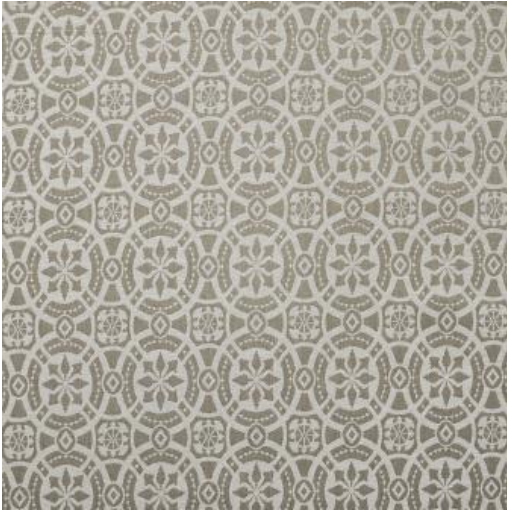

WHEELHOUSE # 439 FOSSIL

PRODUCT INFORMATION

EXCLUSIVE PATTERN AVAILABLE IN 2 COLORS

PATTERN NAME WHEELHOUSE

COLOR # 439 FOSSIL

PATTERN COMMENT EXCLUSIVE PATTERN PERFORMANCE FABRIC AVAILABLE IN 4 COLOURS

COLOR COMMENT

USAGE Upholstery, Indoor/Outdoor

WIDTH 54"

REPEAT V-7.5"H-6.75"

CONTENT 100% SUNBRELLA ACRYLIC

CLEANING

FINISH

TESTS 45,000 DOUBLE RUBS NFPA 260 CLASS 1(UFAC) - CAL 117-2013
NFPA 260 CLASS 1(UFAC) - CAL 117-2013