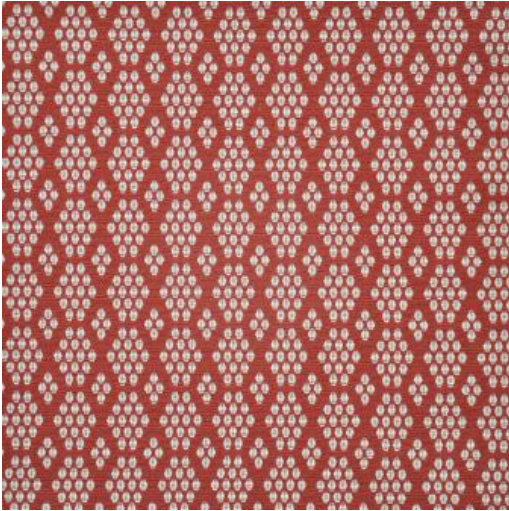

SHOAL

436 RASPBERRY

PRODUCT INFORMATION

EXCLUSIVE PATTERN AVAILABLE IN 2 COLORS

PATTERN NAME SHOAL

COLOR # 436 RASPBERRY

PATTERN COMMENT EXCLUSIVE PATTERN PERFORMANCE
COMMENT FABRIC AVAILABLE IN 5 COLOURS

COLOR COMMENT

USAGE Clearance Items Only, Upholstery,
Indoor/Outdoor

WIDTH 55"

REPEAT V-2.1"H-1.75"

CONTENT 100% BELLA-DURA POLYOLEFIN

CLEANING WASH BELOW 30 GENTLE, BLEACH
CLEANABLE, NO IRON, NO TUMBLE DRY,
NO DRY CLEAN