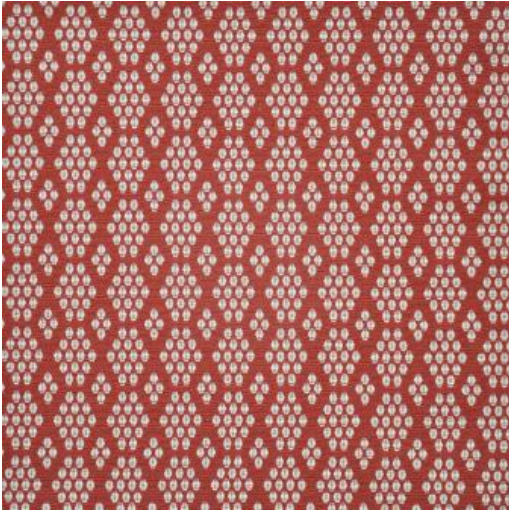

# SHOAL

## # 436 RASPBERRY

### PRODUCT INFORMATION

EXCLUSIVE PATTERN AVAILABLE IN 2 COLORS

PATTERN NAME SHOAL

COLOR # 436 RASPBERRY

PATTERN COMMENT EXCLUSIVE PATTERN PERFORMANCE  
COMMENT FABRIC AVAILABLE IN 5 COLOURS

COLOR COMMENT

USAGE Clearance Items Only, Upholstery,  
Indoor/Outdoor

WIDTH 55"

REPEAT V-2.1"H-1.75"

CONTENT 100% BELLA-DURA POLYOLEFIN

CLEANING WASH BELOW 30 GENTLE, BLEACH  
CLEANABLE, NO IRON, NO TUMBLE DRY,  
NO DRY CLEAN

FINISH

TESTS 50,000 DOUBLE RUBS NFPA 260 CLASS  
1(UFAC) - CAL 117-2013  
NFPA 260 CLASS 1(UFAC) - CAL 117-2013