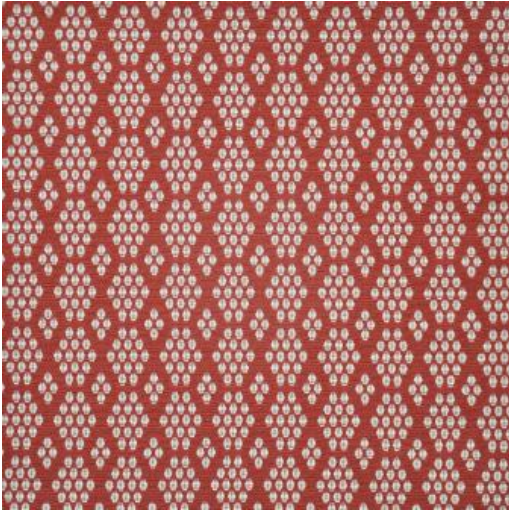

SHOAL

436 RASPBERRY

PRODUCT INFORMATION

EXCLUSIVE PATTERN AVAILABLE IN 2 COLORS

PATTERN NAME **SHOAL**

COLOR **# 436 RASPBERRY**

PATTERN COMMENT EXCLUSIVE PATTERN PERFORMANCE
FABRIC AVAILABLE IN 5 COLOURS

COLOR COMMENT

USAGE Upholstery, Indoor/Outdoor

WIDTH 55"

REPEAT V-2.1"H-1.75"

CONTENT 100% BELLA-DURA POLYOLEFIN

CLEANING

FINISH

TESTS 50,000 DOUBLE RUBS NFPA 260 CLASS
1(UFAC) - CAL 117-2013
NFPA 260 CLASS 1(UFAC) - CAL 117-2013