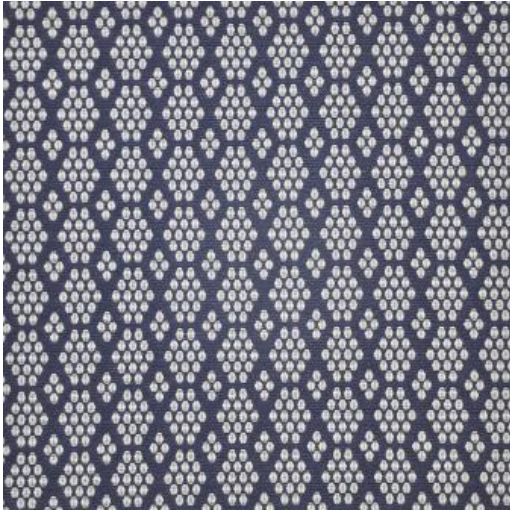

# SHOAL

## # 406 BLUEBERRY

### PRODUCT INFORMATION

EXCLUSIVE PATTERN AVAILABLE IN 2 COLORS

PATTERN NAME SHOAL

COLOR # 406 BLUEBERRY

PATTERN COMMENT EXCLUSIVE PATTERN PERFORMANCE  
FABRIC AVAILABLE IN 5 COLOURS

COLOR COMMENT

USAGE Upholstery, Indoor/Outdoor

WIDTH 55"

REPEAT V-2.1"H-1.75"

CONTENT 100% BELLA-DURA POLYOLEFIN

CLEANING WASH BELOW 30 GENTLE, BLEACH  
CLEANABLE, NO IRON, NO TUMBLE DRY,  
NO DRY CLEAN