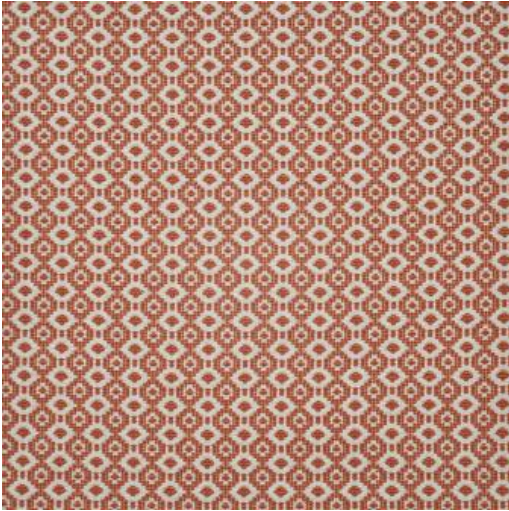

NOTARY

805 CORAL

PRODUCT INFORMATION

EXCLUSIVE PATTERN AVAILABLE IN 2 COLORS

PATTERN NAME NOTARY

COLOR # 805 CORAL

PATTERN COMMENT EXCLUSIVE PATTERN AVAILALBE IN 3 COLOURS

COLOR COMMENT

NOTE

USAGE Clearance Items Only, Upholstery

WIDTH 56"

REPEAT V&H-1"

CONTENT 59% COTTON/22% POLYESTER 19% RECYCLED COTTON

CLEANING WASH BELOW 30 PERMANENT PRESS CRYPTON HOME FINISH

FINISH

NOTES CRYPTON HOME FINISH