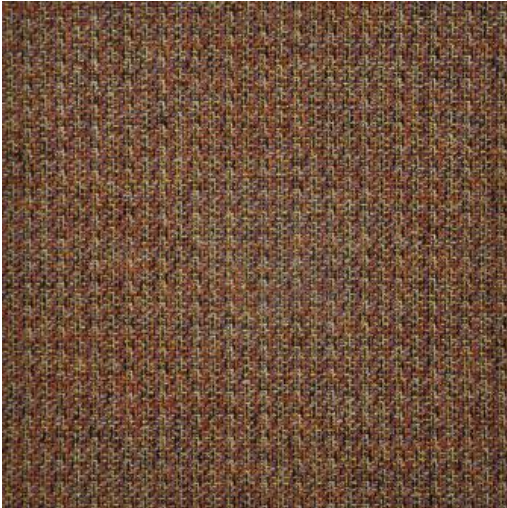

# APFEL # 820 CAROUSEL

### EXCLUSIVE PATTERN AVAILABLE IN 4 COLORS

---

**PATTERN NAME** APFEL

---

**COLOR** # 820 CAROUSEL

---

**PATTERN COMMENT** EXCLUSIVE PATTERN AVAILABLE IN 4 COLOURS

---

### COLOR COMMENT

---

**USAGE** Upholstery

---

**WIDTH** 54"

---