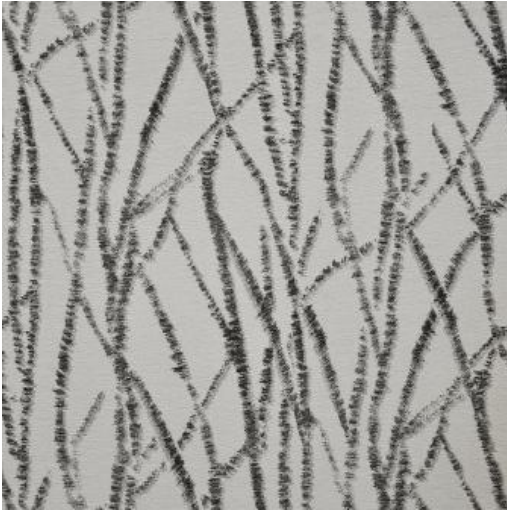

## # 608 AFRICAN GREY

### PRODUCT INFORMATION

EXCLUSIVE PATTERN AVAILABLE IN 1 COLORS

PATTERN NAME **WYTHE**

COLOR **# 608 AFRICAN GREY**

PATTERN COMMENT EXCLUSIVE PATTERN AVAILABLE IN 2 COLOURS

COLOR COMMENT

USAGE Upholstery

WIDTH 57"

REPEAT V-25.6"H-29"

CONTENT 67% POLYESTER/19% NYLON 14% RAYON

CLEANING WASH BELOW 30 PERMANENT PRESS CRYPTON HOME FINISH

FINISH

NOTES CRYPTON HOME FINISH

TESTS 100,000 DOUBLE RUBS NFPA 260 CLASS 1(UFAC) - CAL 117-2013  
NFPA 260 CLASS 1(UFAC) - CAL 117-2013