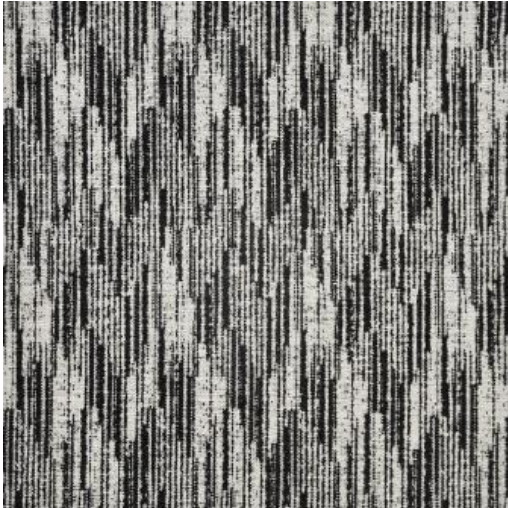

END GRAIN # 639 CALLIGRAPHY

PRODUCT INFORMATION

EXCLUSIVE PATTERN AVAILABLE IN 6 COLORS

PATTERN NAME **END GRAIN**

COLOR **# 639 CALLIGRAPHY**

PATTERN COMMENT EXCLUSIVE PATTERN AVAILABLE IN 9 COLOURS

COLOR COMMENT

USAGE Upholstery

WIDTH 54"

REPEAT V-8.75"H-13.75"

CONTENT 60% VISCOSE/22% COTTON 10% LINEN/8% POLYESTER

CLEANING WASH BELOW 30 PERMANENT PRESS ALTA FINISH

FINISH

NOTES ALTA FINISH

TESTS 65,000 DOUBLE RUBS NFPA 260 CLASS 1(UFAC) - CAL 117-2013
NFPA 260 CLASS 1(UFAC) - CAL 117-2013