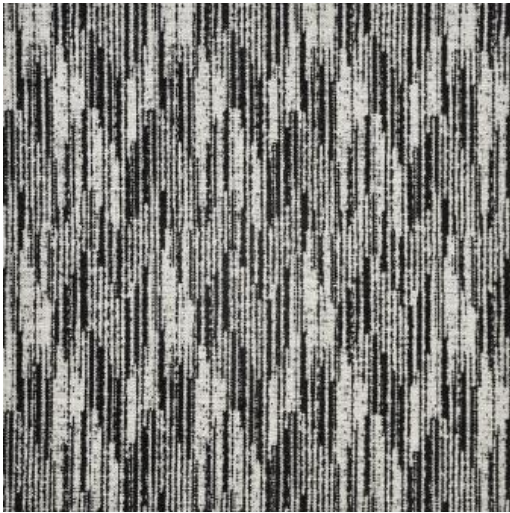

## END GRAIN # 639 CALLIGRAPHY

#### EXCLUSIVE PATTERN AVAILABLE IN 6 COLORS

---

**PATTERN NAME**    END GRAIN

---

**COLOR**    # 639 CALLIGRAPHY

---

**PATTERN COMMENT**    EXCLUSIVE PATTERN AVAILABLE IN 9 COLOURS

---

#### COLOR COMMENT

---

**USAGE**    Upholstery

---

**WIDTH**    54"

---

**REPEAT**    V-8.75"H-13.75"

---