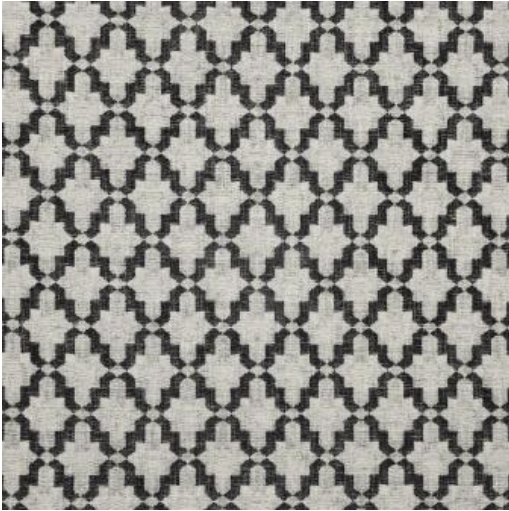

# CATERFOIL # 643 GOTHIC

## PRODUCT INFORMATION

EXCLUSIVE PATTERN AVAILABLE IN 6 COLORS

PATTERN NAME **CATERFOIL**

COLOR **# 643 GOTHIC**

PATTERN COMMENT EXCLUSIVE PATTERN AVAILABLE IN 7 COLOURS

COLOR COMMENT

USAGE Upholstery

WIDTH 54"

REPEAT V-4.25"H-3.5"

CONTENT 57% VISCOSE/31% COTTON 9% LINEN/3% POLYESTER

CLEANING WASH BELOW 30 PERMANENT PRESS ALTA FINISH

FINISH

NOTES ALTA FINISH

TESTS 70,000 DOUBLE RUBS NFPA 260 CLASS 1(UFAC) - CAL 117-2013  
NFPA 260 CLASS 1(UFAC) - CAL 117-2013