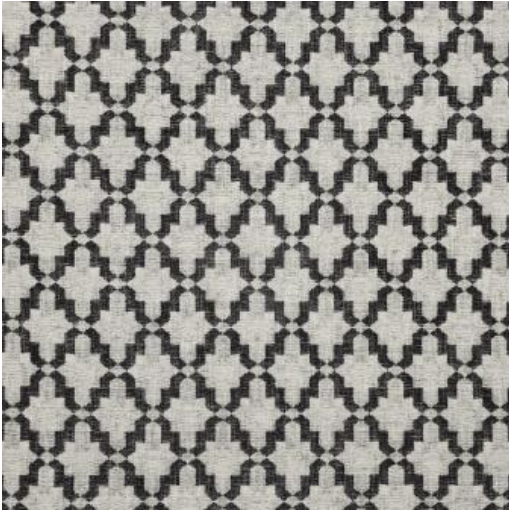

CATERFOIL # 643 GOTHIC

PRODUCT INFORMATION

EXCLUSIVE PATTERN AVAILABLE IN 6 COLORS

PATTERN NAME **CATERFOIL**

COLOR **# 643 GOTHIC**

PATTERN COMMENT EXCLUSIVE PATTERN AVAILABLE IN 7 COLOURS

COLOR COMMENT

USAGE Upholstery

WIDTH 54"

REPEAT V-4.25"H-3.5"

CONTENT 57% VISCOSE/31% COTTON 9% LINEN/3% POLYESTER

CLEANING WASH BELOW 30 PERMANENT PRESS ALTA FINISH

FINISH

NOTES ALTA FINISH

TESTS 70,000 DOUBLE RUBS NFPA 260 CLASS 1(UFAC) - CAL 117-2013
NFPA 260 CLASS 1(UFAC) - CAL 117-2013