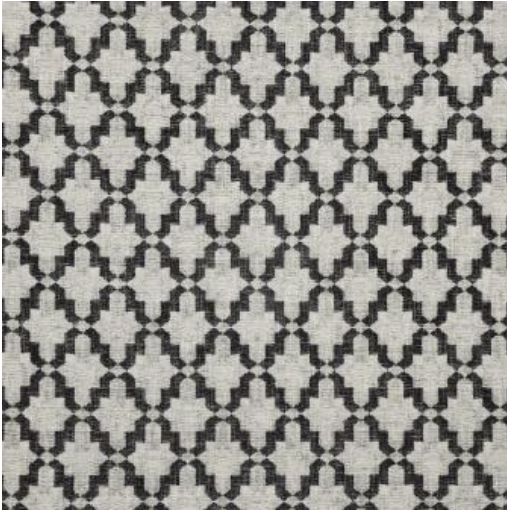

CATERFOIL # 643 GOTHIC

PRODUCT INFORMATION

EXCLUSIVE PATTERN AVAILABLE IN 4 COLORS

PATTERN NAME **CATERFOIL**

COLOR **# 643 GOTHIC**

PATTERN COMMENT EXCLUSIVE PATTERN AVAILABLE IN 7 COLOURS

COLOR COMMENT

NOTE

USAGE Clearance Items Only, Upholstery

WIDTH 54"

REPEAT V-4.25"H-3.5"

CONTENT 57% VISCOSE/31% COTTON 9% LINEN/3% POLYESTER

CLEANING WASH BELOW 30 PERMANENT PRESS ALTA FINISH

FINISH

NOTES ALTA FINISH

TESTS 70,000 DOUBLE RUBS NFPA 260 CLASS 1(UFAC) - CAL 117-2013
NFPA 260 CLASS 1(UFAC) - CAL 117-2013