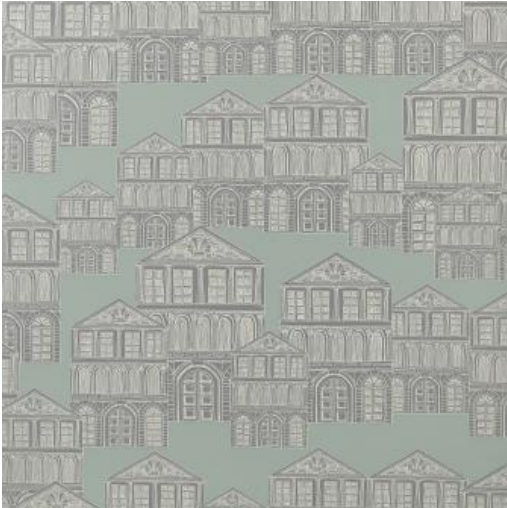

MAISON (WP) # 03 NEO MINT

PRODUCT INFORMATION

EXCLUSIVE PATTERN AVAILABLE IN 4 COLORS

PATTERN NAME MAISON (WP)

COLOR # 03 NEO MINT

PATTERN COMMENT EXCLUSIVE PATTERN AVAILABLE IN 4 COLOURS

COLOR COMMENT # 03

NOTE

WIDTH 20.5"X11YD

REPEAT V-21"

CONTENT HALF DROP PASTE THE WALL

CLEANING WASHABLE STRIPPABLE

FINISH

NOTES STRIPPABLE

TESTS CLASS A-ASTM E84-16