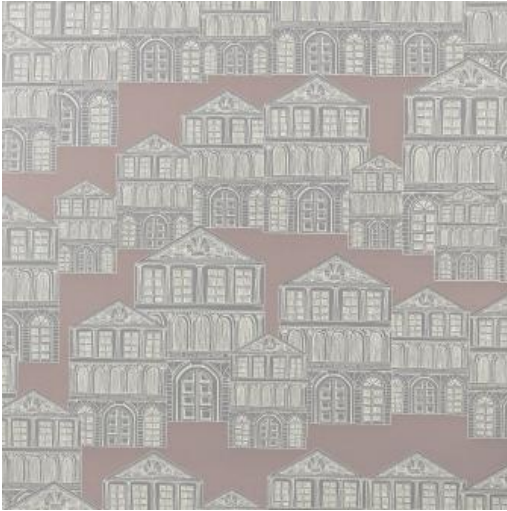

MAISON (WP) # 02 ROSE

PRODUCT INFORMATION

EXCLUSIVE PATTERN AVAILABLE IN 4 COLORS

PATTERN NAME MAISON (WP)

COLOR # 02 ROSE

PATTERN COMMENT EXCLUSIVE PATTERN AVAILABLE IN 4 COLOURS

COLOR COMMENT # 02

WIDTH 20.5"X11YD

REPEAT V-21"

CONTENT HALF DROP PASTE THE WALL

CLEANING WASHABLE STRIPPABLE

FINISH

NOTES STRIPPABLE

TESTS CLASS A-ASTM E84-16

COUNTRY UNITED KINGDOM

WAREHOUSE North CarolinaNorth Carolina
