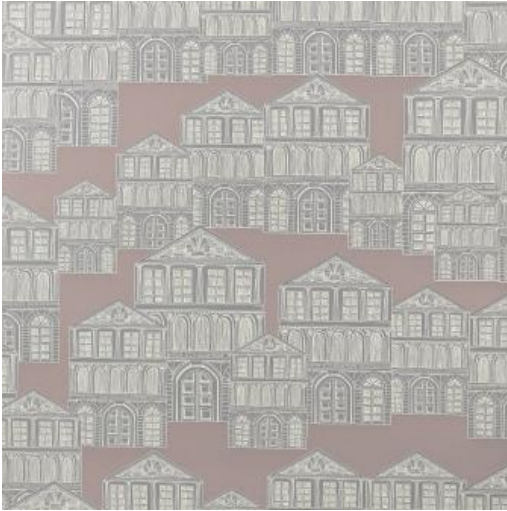

MAISON (WP)

02 ROSE

PRODUCT INFORMATION

EXCLUSIVE PATTERN AVAILABLE IN 4 COLORS

PATTERN NAME MAISON (WP)

COLOR # 02 ROSE

PATTERN COMMENT EXCLUSIVE PATTERN AVAILABLE IN 4 COLOURS

COLOR COMMENT # 02

NOTE

WIDTH 20.5"X11YD

REPEAT V-21"

CONTENT HALF DROP PASTE THE WALL

CLEANING WASHABLE STRIPPABLE

FINISH

NOTES STRIPPABLE

TESTS CLASS A-ASTM E84-16