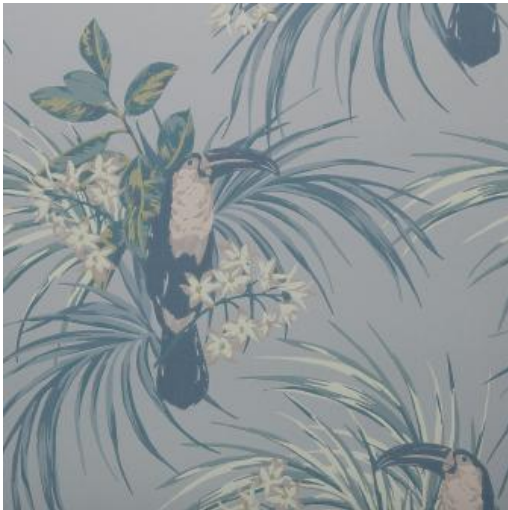

LE TOUCAN (WP) # 01 PALE BLUE

PRODUCT INFORMATION

EXCLUSIVE PATTERN AVAILABLE IN 6 COLORS

PATTERN NAME LE TOUCAN (WP)

COLOR # 01 PALE BLUE

PATTERN COMMENT EXCLUSIVE PATTERN AVAILABLE IN 6 COLOURS

COLOR COMMENT # 01

NOTE

WIDTH 20.5"X11YD

REPEAT V-25.5"

CONTENT STRAIGHT PASTE THE WALL

CLEANING WASHABLE STRIPPABLE

FINISH

NOTES STRIPPABLE

TESTS CLASS A-ASTM E84-16