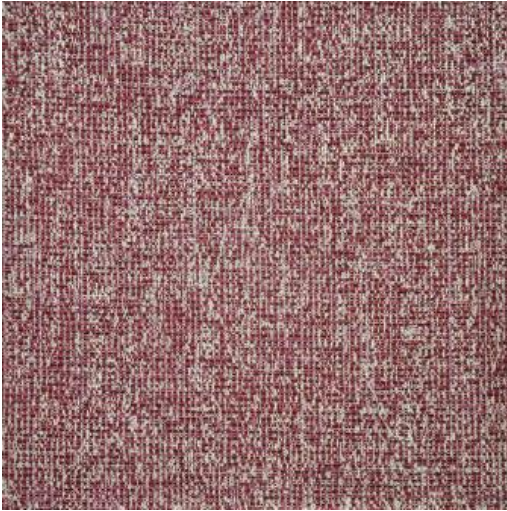

## # 420 BERRY

### PRODUCT INFORMATION

---

**EXCLUSIVE PATTERN AVAILABLE IN 1 COLORS**

---

**PATTERN NAME** POMO

**COLOR** # 420 BERRY

**PATTERN COMMENT** AVAILABLE IN 1 COLOUR

---

**COLOR COMMENT**

---

**USAGE** Upholstery

**WIDTH** 54"

---

**REPEAT**

---

**CONTENT** 59% ACRYLIC/38% POLYESTER 3%  
VISCOSE