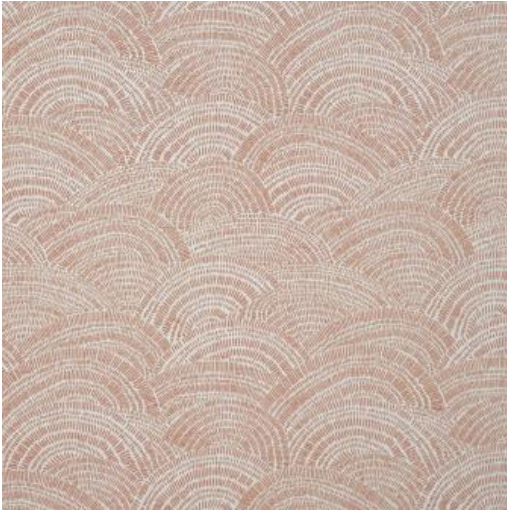

PEPPERLAND # 421 MACAROON

PRODUCT INFORMATION

EXCLUSIVE PATTERN AVAILABLE IN 7 COLORS

PATTERN NAME **PEPPERLAND**

COLOR **# 421 MACAROON**

PATTERN COMMENT EXCLUSIVE PATTERN AVAILABLE IN 7 COLOURS

COLOR COMMENT

USAGE Upholstery

WIDTH 57.75"

REPEAT V-18"H-14.3"

CONTENT 52% POLYESTER/34% RAYON 14% RECYCLED COTTON

CLEANING DRY CLEAN

FINISH

TESTS 33,000 DOUBLE RUBS NFPA 260 CLASS 1(UFAC) - CAL 117-2013
NFPA 260 CLASS 1(UFAC) - CAL 117-2013