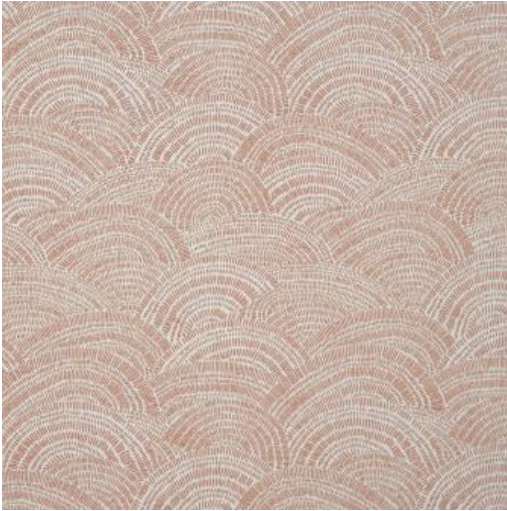

PEPPERLAND # 421 MACAROON

PRODUCT INFORMATION

EXCLUSIVE PATTERN AVAILABLE IN 6 COLORS

PATTERN NAME PEPPERLAND

COLOR # 421 MACAROON

PATTERN COMMENT EXCLUSIVE PATTERN AVAILABLE IN 7 COLOURS

COLOR COMMENT

NOTE

USAGE Clearance Items Only, Upholstery

WIDTH 57.75"

REPEAT V-18"H-14.3"

CONTENT 52% POLYESTER/34% RAYON 14% RECYCLED COTTON

CLEANING DRY CLEAN

FINISH

TESTS 33,000 DOUBLE RUBS NFPA 260 CLASS 1(UFAC) - CAL 117-2013
NFPA 260 CLASS 1(UFAC) - CAL 117-2013