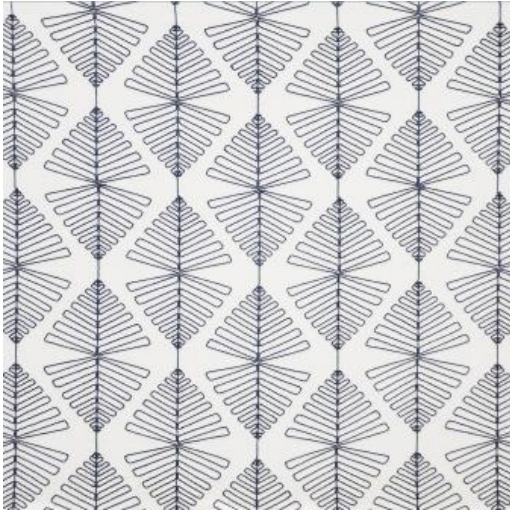

YUCCA

820 NAUTICAL

PRODUCT INFORMATION

EXCLUSIVE PATTERN AVAILABLE IN 5 COLORS

PATTERN NAME YUCCA

COLOR # 820 NAUTICAL

PATTERN COMMENT EXCLUSIVE PATTERN AVAILABLE IN 5 COLOURS

COLOR COMMENT

USAGE Drapery

WIDTH 54"EMB51.5

REPEAT V-9"H-8.7"

CONTENT 74% POLYESTER/20% COTTON 6% LINEN

CLEANING DRY CLEAN

FINISH

TESTS

COUNTRY INDIA