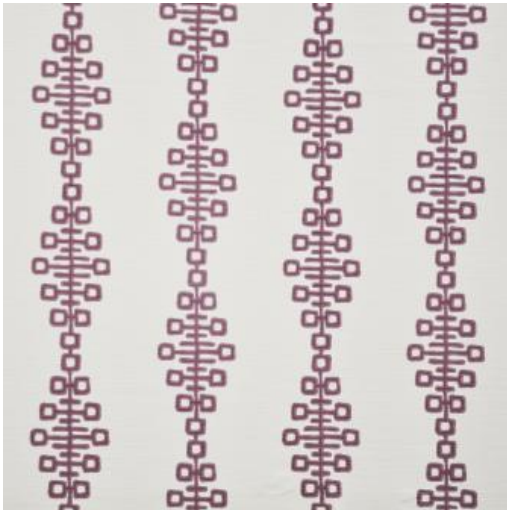

# STONE AGE # 416 GRAPE

## PRODUCT INFORMATION

EXCLUSIVE PATTERN AVAILABLE IN 2 COLORS

PATTERN NAME **STONE AGE**

COLOR **# 416 GRAPE**

PATTERN COMMENT EXCLUSIVE PATTERN AVAILABLE IN 2 COLOURS

COLOR COMMENT

USAGE Drapery, Multi-Purpose, Light Upholstery

WIDTH 54"

REPEAT V-9"H-13.5"

CONTENT 100% COTTON

CLEANING DRY CLEAN STAIN REPELLENT

FINISH

NOTES STAIN REPELLENT

TESTS

COUNTRY INDIA