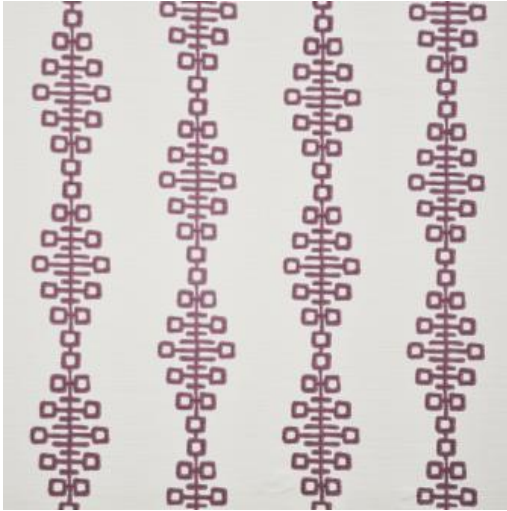

STONE AGE # 416 GRAPE

PRODUCT INFORMATION

EXCLUSIVE PATTERN AVAILABLE IN 2 COLORS

PATTERN NAME **STONE AGE**

COLOR **# 416 GRAPE**

PATTERN COMMENT EXCLUSIVE PATTERN AVAILABLE IN 2 COLOURS

COLOR COMMENT

USAGE Drapery, Multi-Purpose, Light Upholstery

WIDTH 54"

REPEAT V-9"H-13.5"

CONTENT 100% COTTON

CLEANING DRY CLEAN STAIN REPELLENT

FINISH

NOTES STAIN REPELLENT

TESTS

COUNTRY INDIA