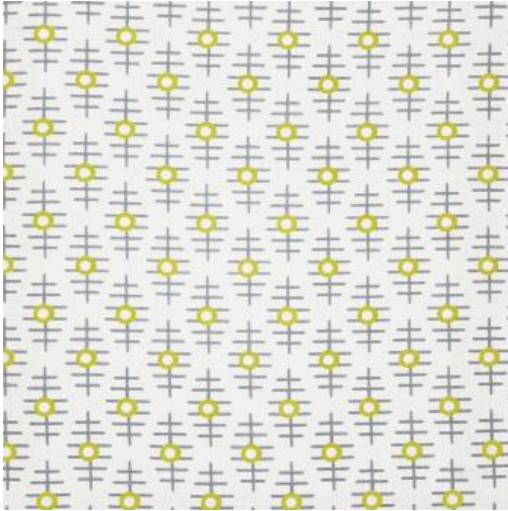

# BOMBSHELL # 832 GUPPY

### EXCLUSIVE PATTERN AVAILABLE IN 2 COLORS

---

**PATTERN NAME** BOMBSHELL

---

**COLOR** # 832 GUPPY

---

**PATTERN COMMENT** EXCLUSIVE PATTERN AVAILABLE IN 3 COLOURS

---

### COLOR COMMENT

---

**USAGE** Drapery, Multi-Purpose

---

**WIDTH** 54"

---

**REPEAT** V-3"H-2.75"

---