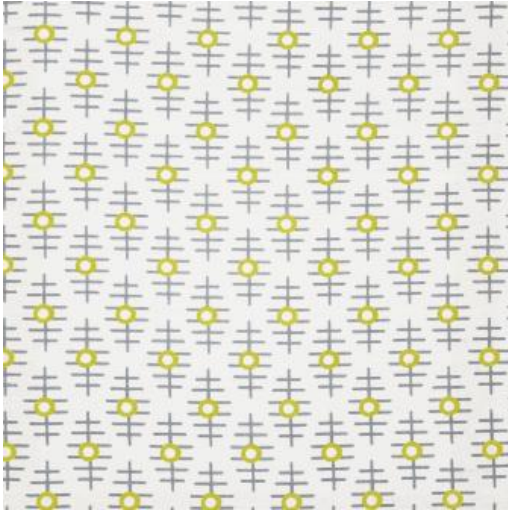

BOMBSHELL # 832 GUPPY

PRODUCT INFORMATION

EXCLUSIVE PATTERN AVAILABLE IN 3 COLORS

PATTERN NAME BOMBSHELL

COLOR # 832 GUPPY

PATTERN COMMENT EXCLUSIVE PATTERN AVAILABLE IN 3 COLOURS

COLOR COMMENT

USAGE Drapery, Multi-Purpose

WIDTH 54"

REPEAT V-3"H-2.75"

CONTENT 75% POLYESTER/15% COTTON 10% LINEN

CLEANING DRY CLEAN

FINISH

TESTS

COUNTRY INDIA

WAREHOUSE North CarolinaNorth Carolina
