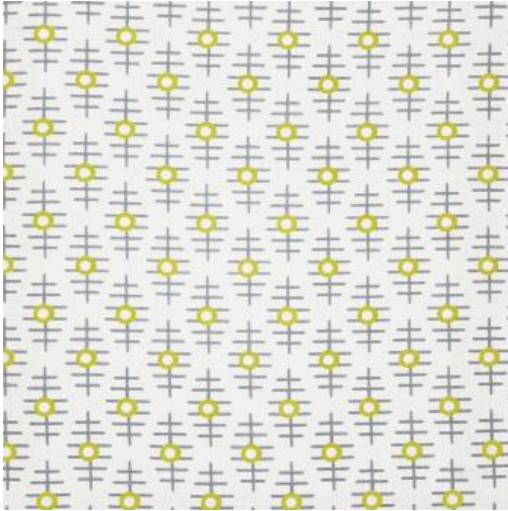

BOMBSHELL # 832 GUPPY

PRODUCT INFORMATION

EXCLUSIVE PATTERN AVAILABLE IN 2 COLORS

PATTERN NAME BOMBSHELL

COLOR # 832 GUPPY

PATTERN COMMENT EXCLUSIVE PATTERN AVAILABLE IN 3 COLOURS

COLOR COMMENT

USAGE Clearance Items Only, Drapery, Multi-Purpose

WIDTH 54"

REPEAT V-3"H-2.75"

CONTENT 75% POLYESTER/15% COTTON 10% LINEN

CLEANING DRY CLEAN

FINISH

TESTS

COUNTRY INDIA

WAREHOUSE North CarolinaNorth Carolina
