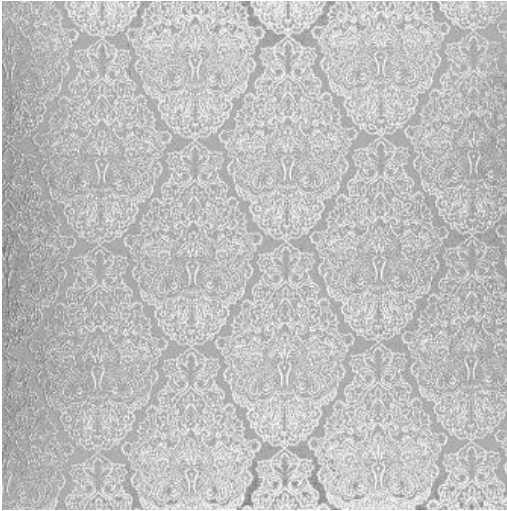

CECIL

621 ALUMINUM

PRODUCT INFORMATION

EXCLUSIVE PATTERN AVAILABLE IN 3 COLORS

PATTERN NAME CECIL

COLOR # 621 ALUMINUM

PATTERN COMMENT EXCLUSIVE PATTERN AVAILABLE IN 3 COLOURS

COLOR COMMENT

USAGE Drapery

WIDTH 54.25"

REPEAT V-14.75"H-13.5"

CONTENT 100% POLYESTER

CLEANING WSH BELOW 30 GENTLE- IRON LOW - DRYCLEAN

FINISH

TESTS OEKOTEX

COUNTRY INDIA