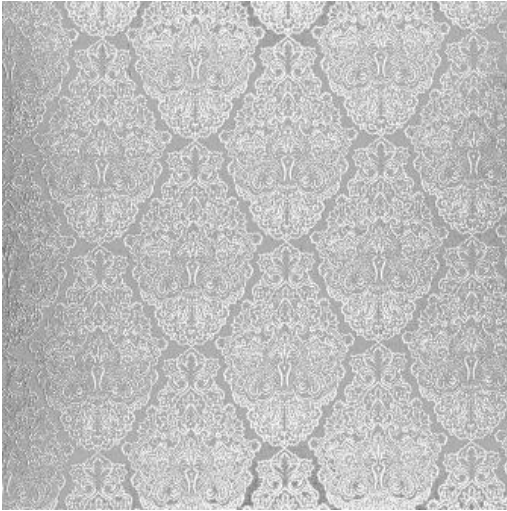

## # 621 ALUMINUM

### PRODUCT INFORMATION

---

**EXCLUSIVE PATTERN AVAILABLE IN 3 COLORS**

---

**PATTERN NAME**      CECIL

**COLOR**                      # 621 ALUMINUM

**PATTERN COMMENT**      EXCLUSIVE PATTERN AVAILABLE IN 3 COLOURS

**COLOR COMMENT**

**USAGE**                      Drapery

**WIDTH**                      54.25"

**REPEAT**                    V-14.75"H-13.5"

**CONTENT**                  100% POLYESTER

**CLEANING**                WSH BELOW 30 GENTLE- IRON LOW - DRYCLEAN