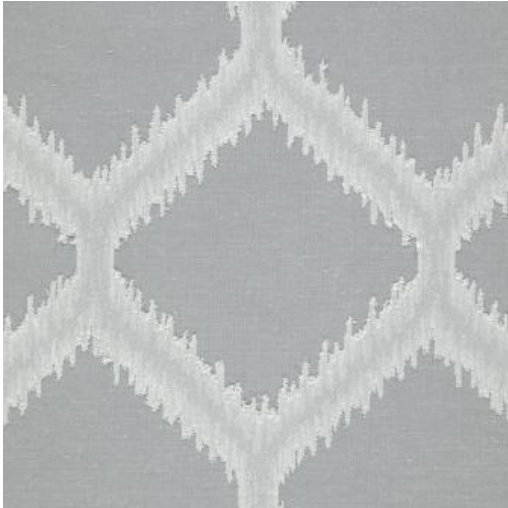

MARCEL

631 MOON

PRODUCT INFORMATION

EXCLUSIVE PATTERN AVAILABLE IN 5 COLORS

PATTERN NAME **MARCEL**

COLOR **# 631 MOON**

PATTERN COMMENT EXCLUSIVE PATTERN AVAILABLE IN 5 COLOURS

COLOR COMMENT

NOTE

USAGE Clearance Items Only, Drapery

WIDTH 117.75"

REPEAT V-14.75"H-10.75"

CONTENT 100% POLYESTER

CLEANING WSH BLW 30 GNTLE-IRON LOW-DRYCLEAN GNTLE RAILROADED

FINISH

NOTES RAILROADED