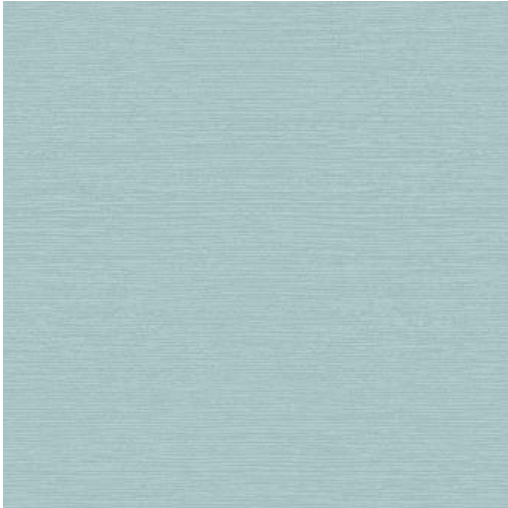

RAFFIA (WP) # 01 SEAFOAM

PRODUCT INFORMATION

EXCLUSIVE PATTERN AVAILABLE IN 6 COLORS

PATTERN NAME RAFFIA (WP)

COLOR # 01 SEAFOAM

PATTERN COMMENT EXCLUSIVE PATTERN AVAIBLE IN 6 COLOURS

COLOR COMMENT # 01

WIDTH 20.5"X11YD

REPEAT V-21"

CONTENT STRAIGHT PASTE THE WALL

CLEANING WASHABLE STRIPPABLE

FINISH

NOTES STRIPPABLE

TESTS CLASS A-ASTM E84-16

COUNTRY UNITED KINGDOM

WAREHOUSE North CarolinaNorth Carolina