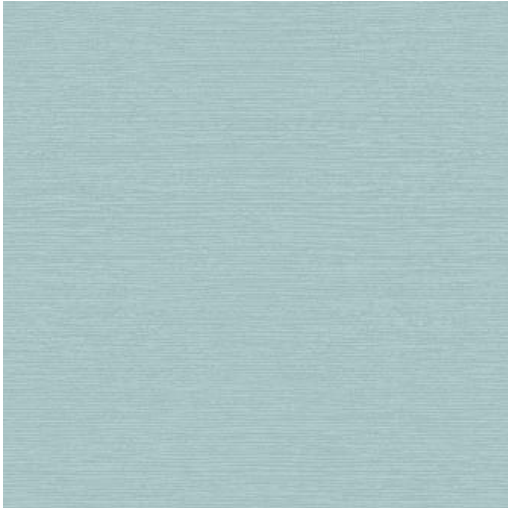

RAFFIA (WP) # 01 SEAFOAM

PRODUCT INFORMATION

EXCLUSIVE PATTERN AVAILABLE IN 6 COLORS

PATTERN NAME RAFFIA (WP)

COLOR # 01 SEAFOAM

PATTERN COMMENT EXCLUSIVE PATTERN AVAIBLE IN 6 COLOURS

COLOR COMMENT # 01

NOTE

WIDTH 20.5"X11YD

REPEAT V-21"

CONTENT STRAIGHT PASTE THE WALL

CLEANING WASHABLE STRIPPABLE

FINISH

NOTES STRIPPABLE

TESTS CLASS A-ASTM E84-16

COUNTRY UNITED KINGDOM