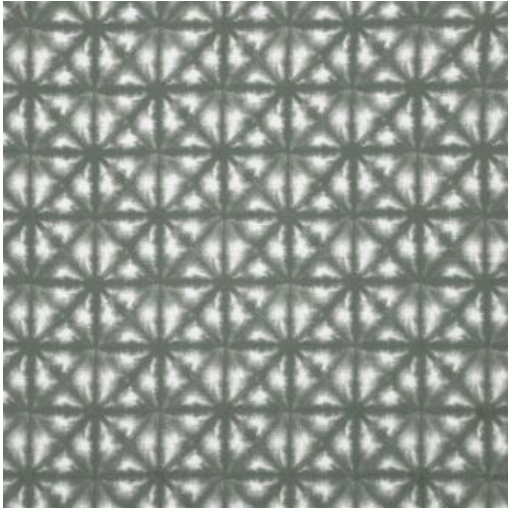

SHIBORI

850 SMOKY QUARTZ

PRODUCT INFORMATION

EXCLUSIVE PATTERN AVAILABLE IN 3 COLORS

PATTERN NAME SHIBORI

COLOR # 850 SMOKY QUARTZ

PATTERN COMMENT EXCLUSIVE PATTERN AVAILABLE IN 4 COLOURS

COLOR COMMENT

USAGE Drapery, Multi-Purpose

WIDTH 55"

REPEAT V-6.75"H-7"

CONTENT 100% POLYESTER

CLEANING DRY CLEAN

FINISH

TESTS

COUNTRY TURKEY