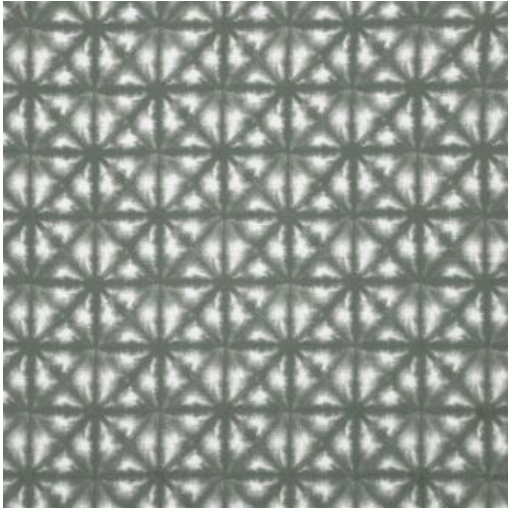

SHIBORI

850 SMOKY QUARTZ

PRODUCT INFORMATION

EXCLUSIVE PATTERN AVAILABLE IN 3 COLORS

PATTERN NAME SHIBORI

COLOR # 850 SMOKY QUARTZ

PATTERN COMMENT EXCLUSIVE PATTERN AVAILABLE IN 4 COLOURS

COLOR COMMENT

USAGE Clearance Items Only, Drapery, Multi-Purpose

WIDTH 55"

REPEAT V-6.75"H-7"

CONTENT 100% POLYESTER

CLEANING DRY CLEAN

FINISH

TESTS

COUNTRY TURKEY