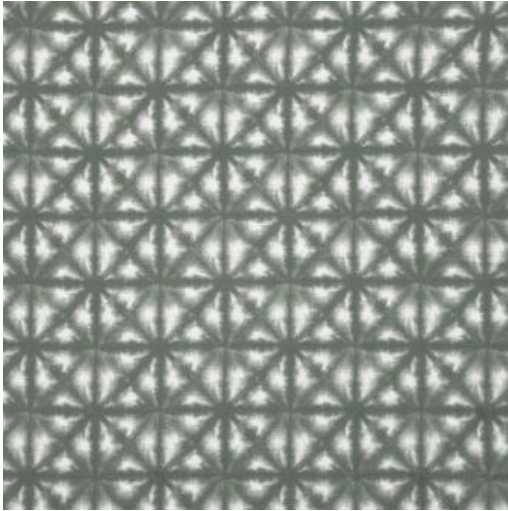

SHIBORI

850 SMOKY QUARTZ

PRODUCT INFORMATION

EXCLUSIVE PATTERN AVAILABLE IN 3 COLORS

PATTERN NAME SHIBORI

COLOR # 850 SMOKY QUARTZ

PATTERN COMMENT EXCLUSIVE PATTERN AVAILABLE IN 4 COLOURS

COLOR COMMENT

USAGE Clearance Items Only, Drapery, Multi-Purpose

WIDTH 55"

REPEAT V-6.75"H-7"

CONTENT 100% POLYESTER

CLEANING DRY CLEAN

FINISH

TESTS

COUNTRY TURKEY