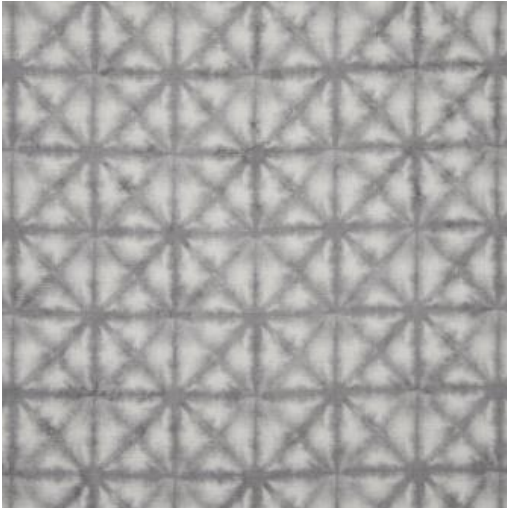

SHIBORI

842 COSMIC

PRODUCT INFORMATION

EXCLUSIVE PATTERN AVAILABLE IN 3 COLORS

PATTERN NAME SHIBORI

COLOR # 842 COSMIC

PATTERN COMMENT EXCLUSIVE PATTERN AVAILABLE IN 4 COLOURS

COLOR COMMENT

USAGE Clearance Items Only, Drapery, Multi-Purpose

WIDTH 55"

REPEAT V-6.75"H-7"

CONTENT 100% POLYESTER

CLEANING DRY CLEAN

FINISH

TESTS

COUNTRY TURKEY