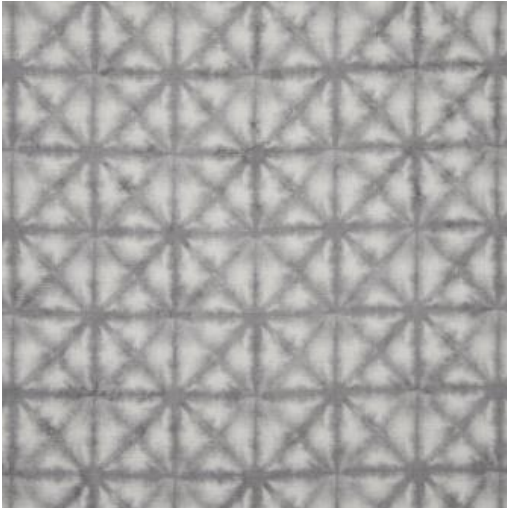

# SHIBORI

## # 842 COSMIC

### PRODUCT INFORMATION

---

**EXCLUSIVE PATTERN AVAILABLE IN 3 COLORS**

---

**PATTERN NAME** SHIBORI

**COLOR** # 842 COSMIC

**PATTERN COMMENT** EXCLUSIVE PATTERN AVAILABLE IN 4 COLOURS

---

**COLOR COMMENT**

---

**USAGE** Clearance Items Only, Drapery, Multi-Purpose

**WIDTH** 55"

**REPEAT** V-6.75"H-7"

**CONTENT** 100% POLYESTER

**CLEANING** DRY CLEAN

---