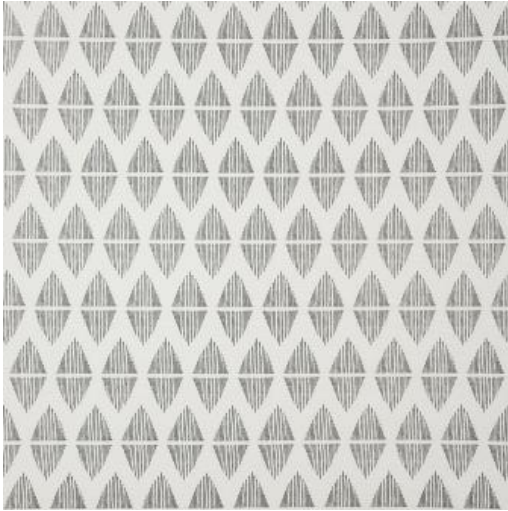

# MT. RAINIER # 846 DOMINO

## PRODUCT INFORMATION

---

**EXCLUSIVE PATTERN AVAILABLE IN 3 COLORS**

---

**PATTERN NAME** MT. RAINIER

**COLOR** # 846 DOMINO

**PATTERN COMMENT** AVAILABLE IN 3 COLOURS

---

**COLOR COMMENT**

---

**USAGE** Drapery, Multi-Purpose, Light Upholstery

**WIDTH** 54"

**REPEAT** V-6.75"H-2.25"

**CONTENT** 100% COTTON

**CLEANING** DRY CLEAN

---