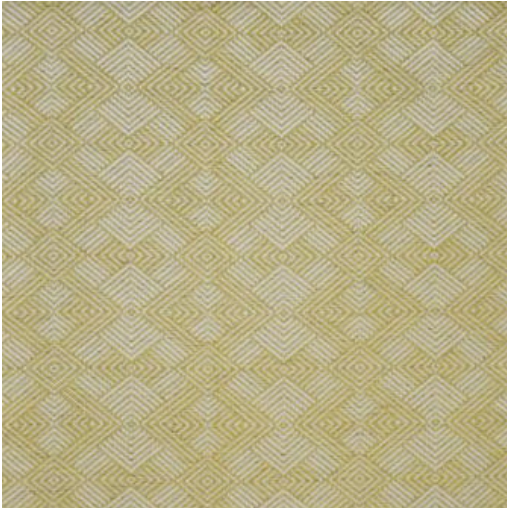

STREAMLINE # 913 SUNFLOWER

PRODUCT INFORMATION

EXCLUSIVE PATTERN AVAILABLE IN 4 COLORS

PATTERN NAME **STREAMLINE**

COLOR **# 913 SUNFLOWER**

PATTERN COMMENT EXCLUSIVE PATTERN AVAILABLE IN 4 COLOURS

COLOR COMMENT

USAGE Upholstery

WIDTH 55.5"

REPEAT V-3.3"H-4.7"

CONTENT 65% COTTON/25% RAYON 5% PRE-COMBED COTTON/3% FLAX/2% POLY

CLEANING WASH 30 CRYPTON HOME FINISH

FINISH

NOTES CRYPTON HOME FINISH

TESTS 51,000 DOUBLE RUBS NFPA 260 CLASS 1(UFAC) - CAL 117-2013
NFPA 260 CLASS 1(UFAC) - CAL 117-2013