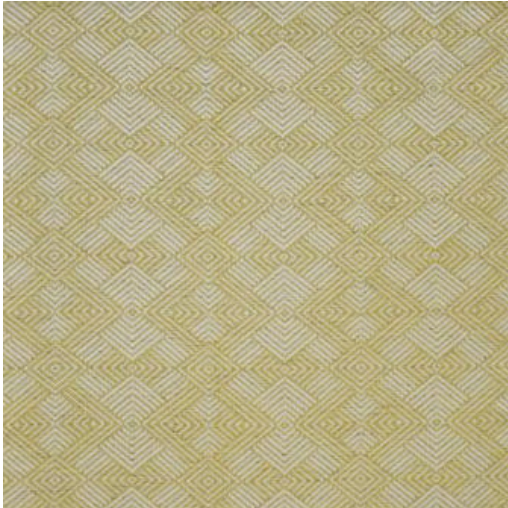

STREAMLINE # 913 SUNFLOWER

PRODUCT INFORMATION

EXCLUSIVE PATTERN AVAILABLE IN 4 COLORS

PATTERN NAME **STREAMLINE**

COLOR **# 913 SUNFLOWER**

PATTERN COMMENT EXCLUSIVE PATTERN AVAILABLE IN 4 COLOURS

COLOR COMMENT

USAGE Upholstery

WIDTH 55.5"

REPEAT V-3.3"H-4.7"

CONTENT 65% COTTON/25% RAYON 5% PRE-COMBED COTTON/3% FLAX/2% POLY

CLEANING WASH 30 CRYPTON HOME FINISH

FINISH

NOTES CRYPTON HOME FINISH

TESTS 51,000 DOUBLE RUBS NFPA 260 CLASS 1(UFAC) - CAL 117-2013
NFPA 260 CLASS 1(UFAC) - CAL 117-2013