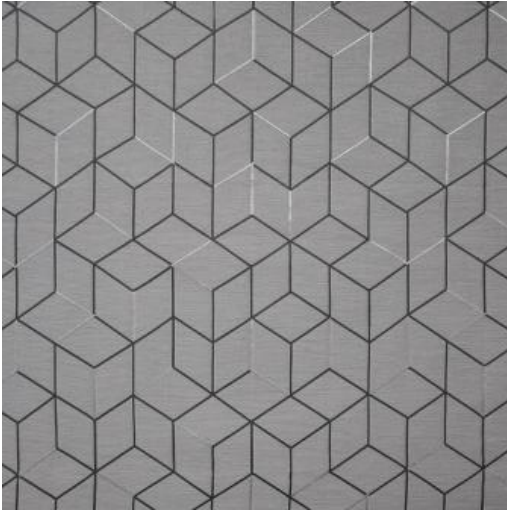

## # 502 STEEL

### PRODUCT INFORMATION

EXCLUSIVE PATTERN AVAILABLE IN 3 COLORS

PATTERN NAME **JUNYA**

COLOR **# 502 STEEL**

PATTERN COMMENT EXCLUSIVE PATTERN AVAILABLE IN 3 COLOURS \*\*\* 2 YARD MINIMUMS - 1/2 YARD INCREMENTS ONLY \*\*\*

COLOR COMMENT

NOTE

USAGE Drapery

WIDTH 54"

REPEAT V-21.9"H-26"

CONTENT 41% POLYESTER/32% ZARI 27% COTTON

CLEANING DRY CLEAN ONLY

FINISH