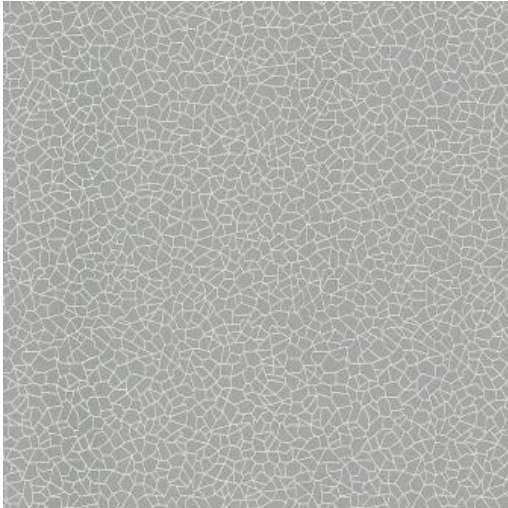

KEW FOIL (WP) # 06

PRODUCT INFORMATION

EXCLUSIVE PATTERN AVAILABLE IN 1 COLORS

PATTERN NAME **KEW FOIL (WP)**

COLOR **# 06**

PATTERN COMMENT EXCLUSIVE PATTERN AVAILABLE IN 1 COLOUR

COLOR COMMENT # 06

NOTE

WIDTH 20.5"X11YD

REPEAT V-15"

CONTENT STRAIGHT PASTE THE WALL

CLEANING WASHABLE STRIPPABLE

FINISH

NOTES STRIPPABLE

TESTS CLASS A-ASTM E84-16

COUNTRY UNITED KINGDOM