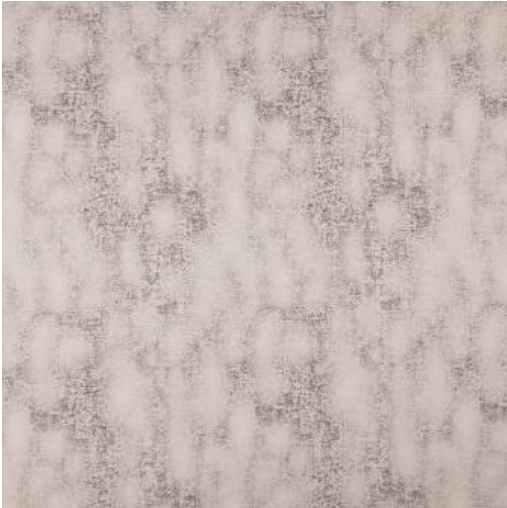

## # 532 QUARTZ

### PRODUCT INFORMATION

---

**EXCLUSIVE PATTERN AVAILABLE IN 1 COLORS**

---

**PATTERN NAME**      **PATINA**

---

**COLOR**                      **# 532 QUARTZ**

---

**PATTERN COMMENT**      EXCLUSIVE PATTERN AVAILABLE IN 4 COLOURS

---

**COLOR COMMENT**

---

**USAGE**                      Drapery, Multi-Purpose

---

**WIDTH**                      55.5"

---