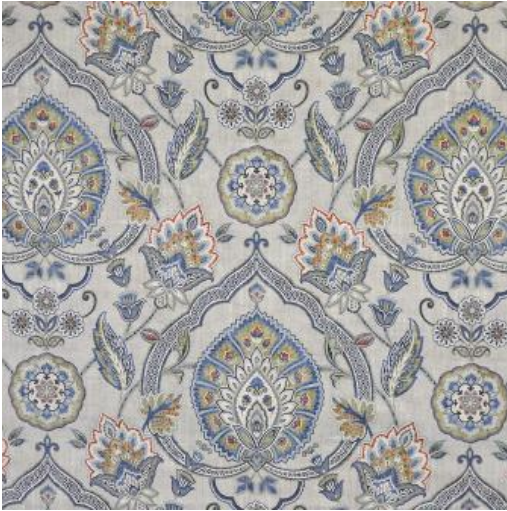

ROYAL BOTANIC # 121 PLATINUM

PRODUCT INFORMATION

EXCLUSIVE PATTERN AVAILABLE IN 1 COLORS

PATTERN NAME ROYAL BOTANIC

COLOR # 121 PLATINUM

PATTERN COMMENT AVAILABLE IN 3 COLOURS

COLOR COMMENT

NOTE

USAGE Drapery, Multi-Purpose, Light Upholstery

WIDTH 54"

REPEAT V&H-27"

CONTENT 100% COTTON

CLEANING DRY CLEAN

FINISH

TESTS 30,000 DOUBLE RUBS OEKOTEX
OEKOTEX

COUNTRY SPAIN