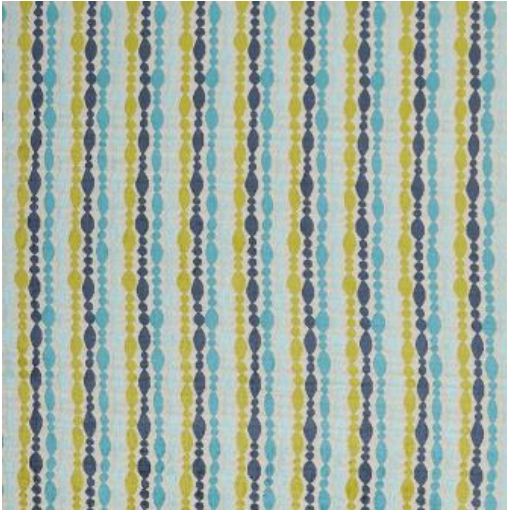

BEATTY

104 TURQUOISE

PRODUCT INFORMATION

EXCLUSIVE PATTERN AVAILABLE IN 1 COLORS

PATTERN NAME **BEATTY**

COLOR **# 104 TURQUOISE**

PATTERN COMMENT EXCLUSIVE PATTERN AVAILABLE IN 5 COLOURS

COLOR COMMENT

USAGE Upholstery

WIDTH 55"

REPEAT V-3.3"H-14.2"

CONTENT 60% POLYESTER/34% ACRYLIC 6% VISCOSE

CLEANING DRY CLEAN RAILROADED - ALTA FINISH

FINISH

NOTES RAILROADED - ALTA FINISH

TESTS 40,000 DOUBLE RUBS - OEKOTEX NFPA 260 CLASS 1(UFAC) - CAL 117-2013
NFPA 260 CLASS 1(UFAC) - CAL 117-2013